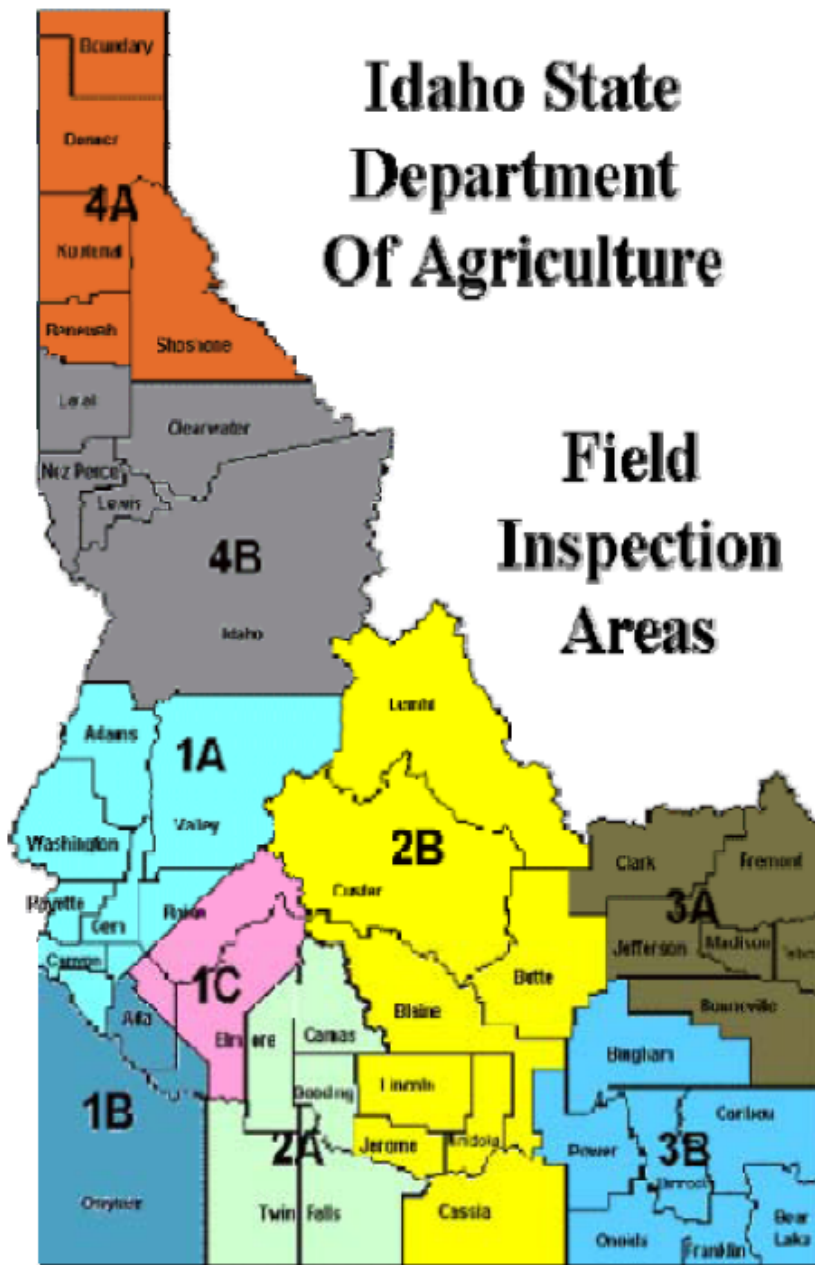

Bureau of Weights and Measures

Idaho State Department Of Agriculture

Field Inspection Areas

District	Name	Phone
1A	Wes Oswald	208-332-8690
1B	David Bennett	208-332-8690
1C	Bob Bowles	208-332-8690
2A	Art Mingo	208-734-4418
2B	Robert Shindler	208-431-0180
3A	Bruce Brooks	208-524-6465
3B	Mike Howser	208-237-6088
4A	Harold Hall	208-651-8088
4B	Dave Galantuomini	208-799-5025